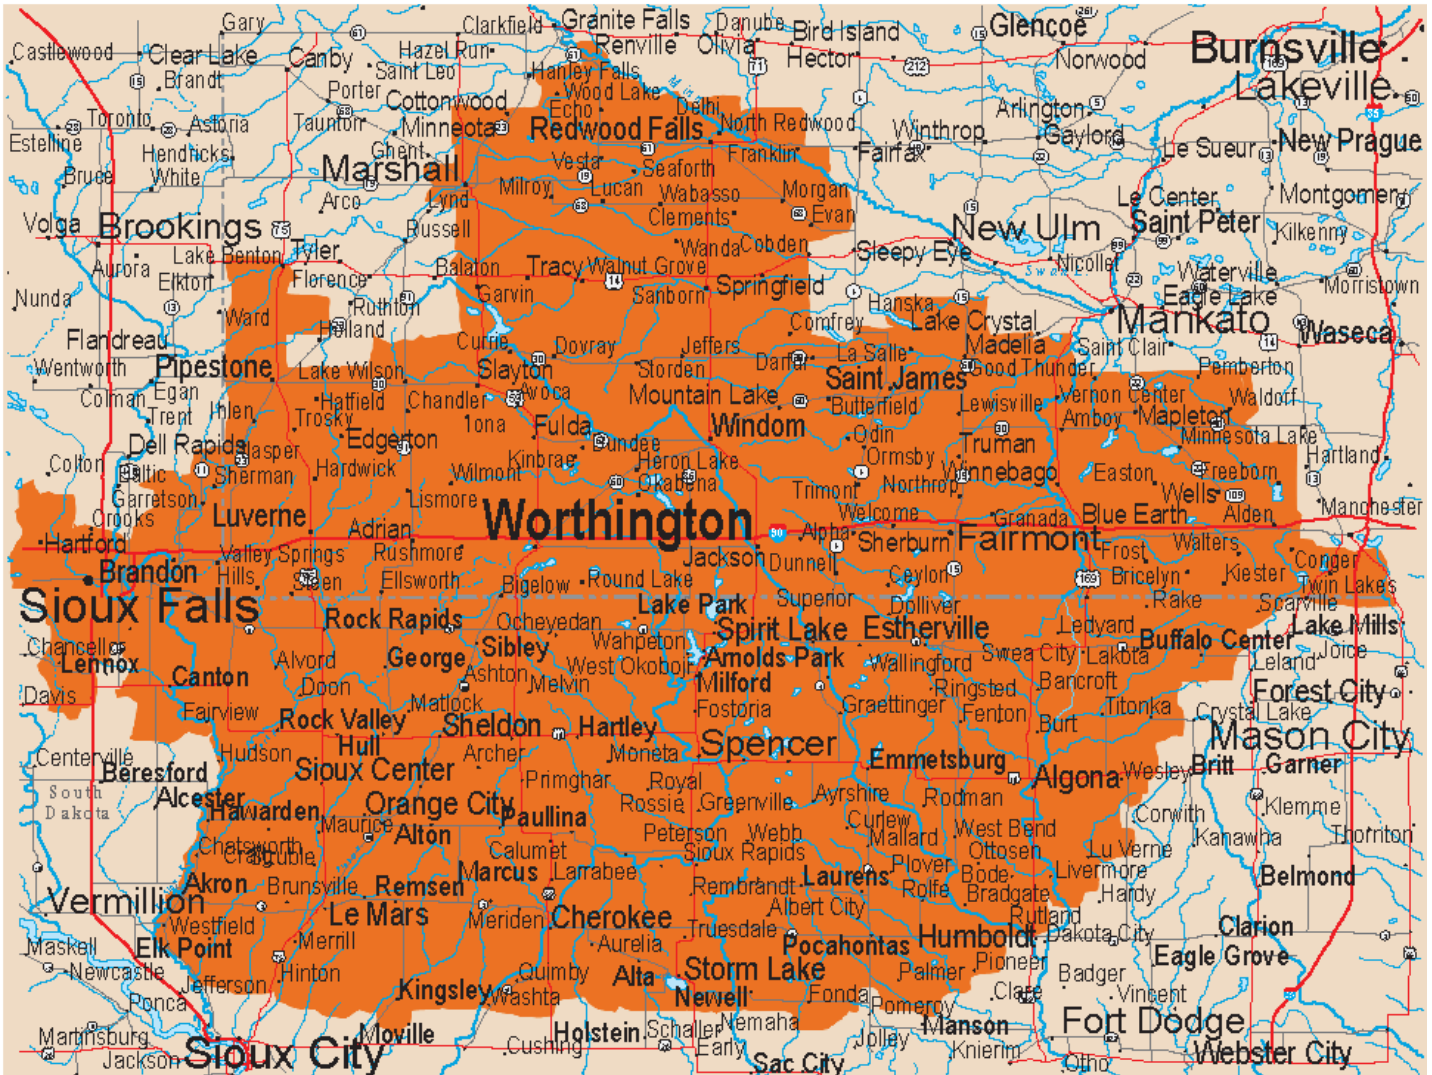

**local delivery** service

**Worthington**

**866.465.5263 toll-free**

507.847.2686 fax

[hollandregional.com](http://hollandregional.com)

**Worthington Local Service Area**

**Local Service Pallet Pricing**

Pallets	Charges	Pallets	Charges	Pallets	Charges
1	\$ 102	5	\$ 347	9	\$ 517
2	\$ 185	6	\$ 387	10	\$ 527
3	\$ 267	7	\$ 426	11 to truckload	\$ 793
4	\$ 309	8	\$ 468		