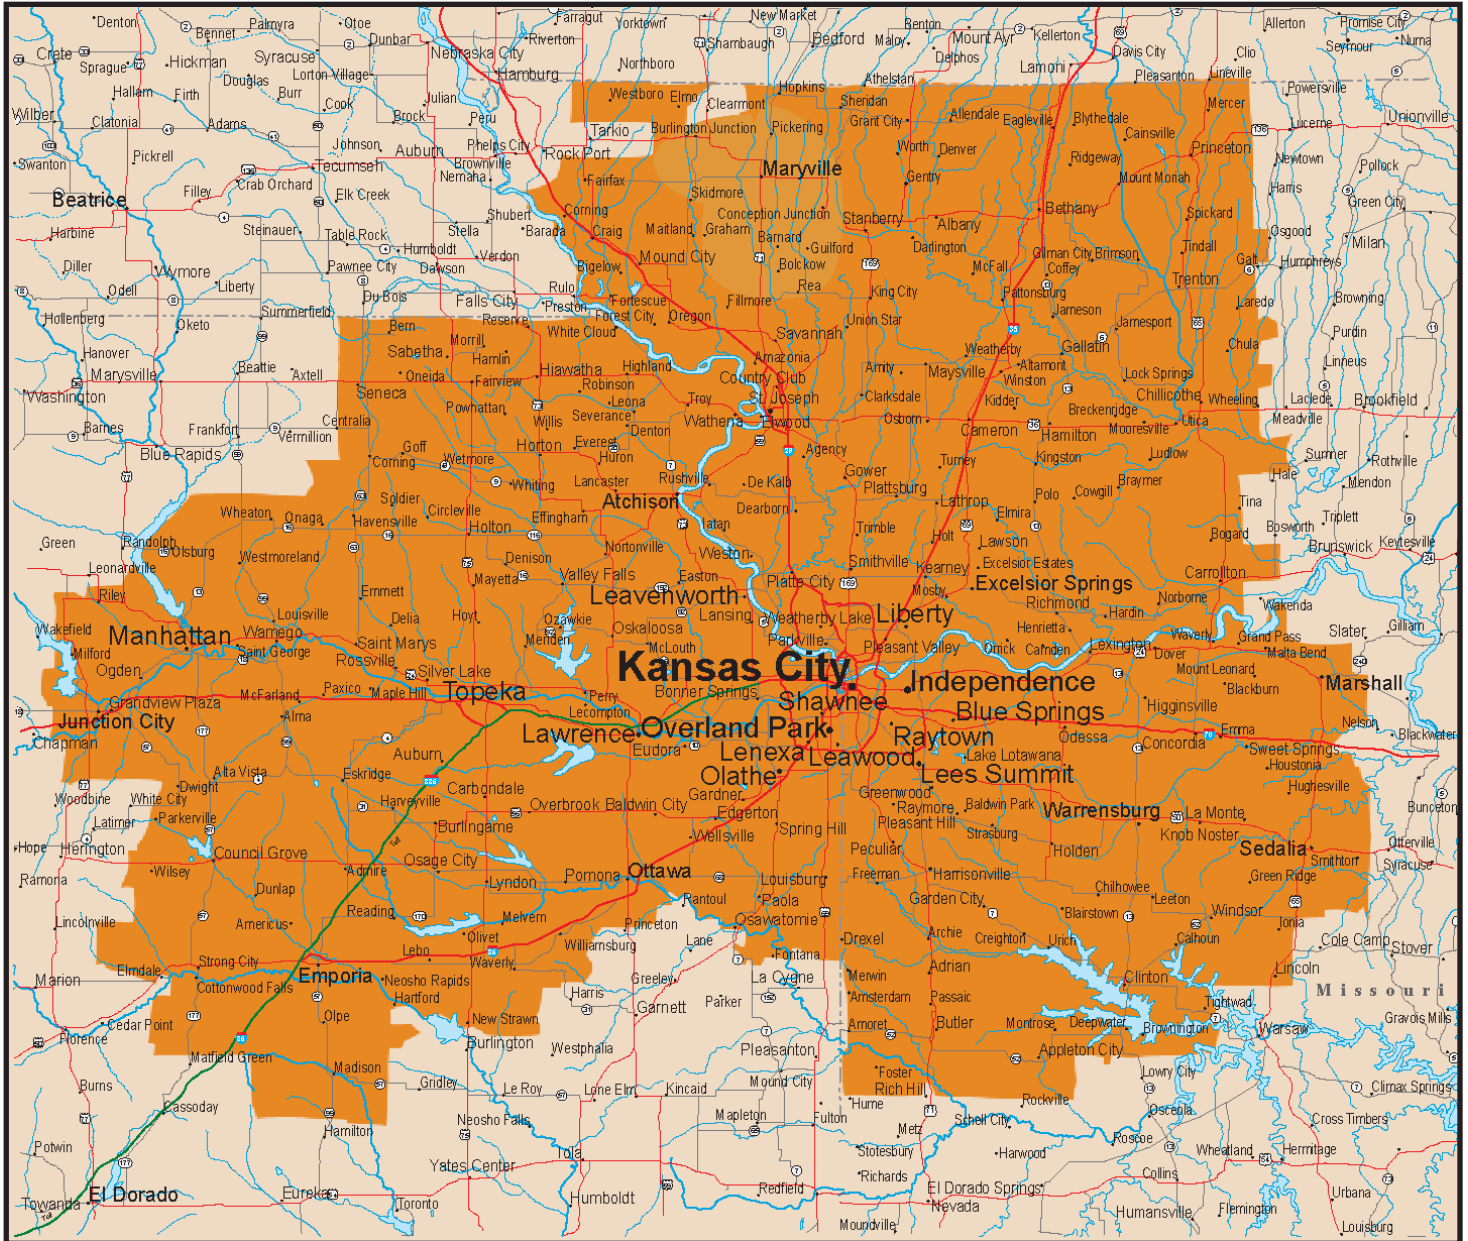

local delivery service

Kansas City

913.278.1770 phone

866.465.5263 toll-free

913.287.1775 fax

hollandregional.com

Kansas City Local Service Area

Local Service Pallet Pricing