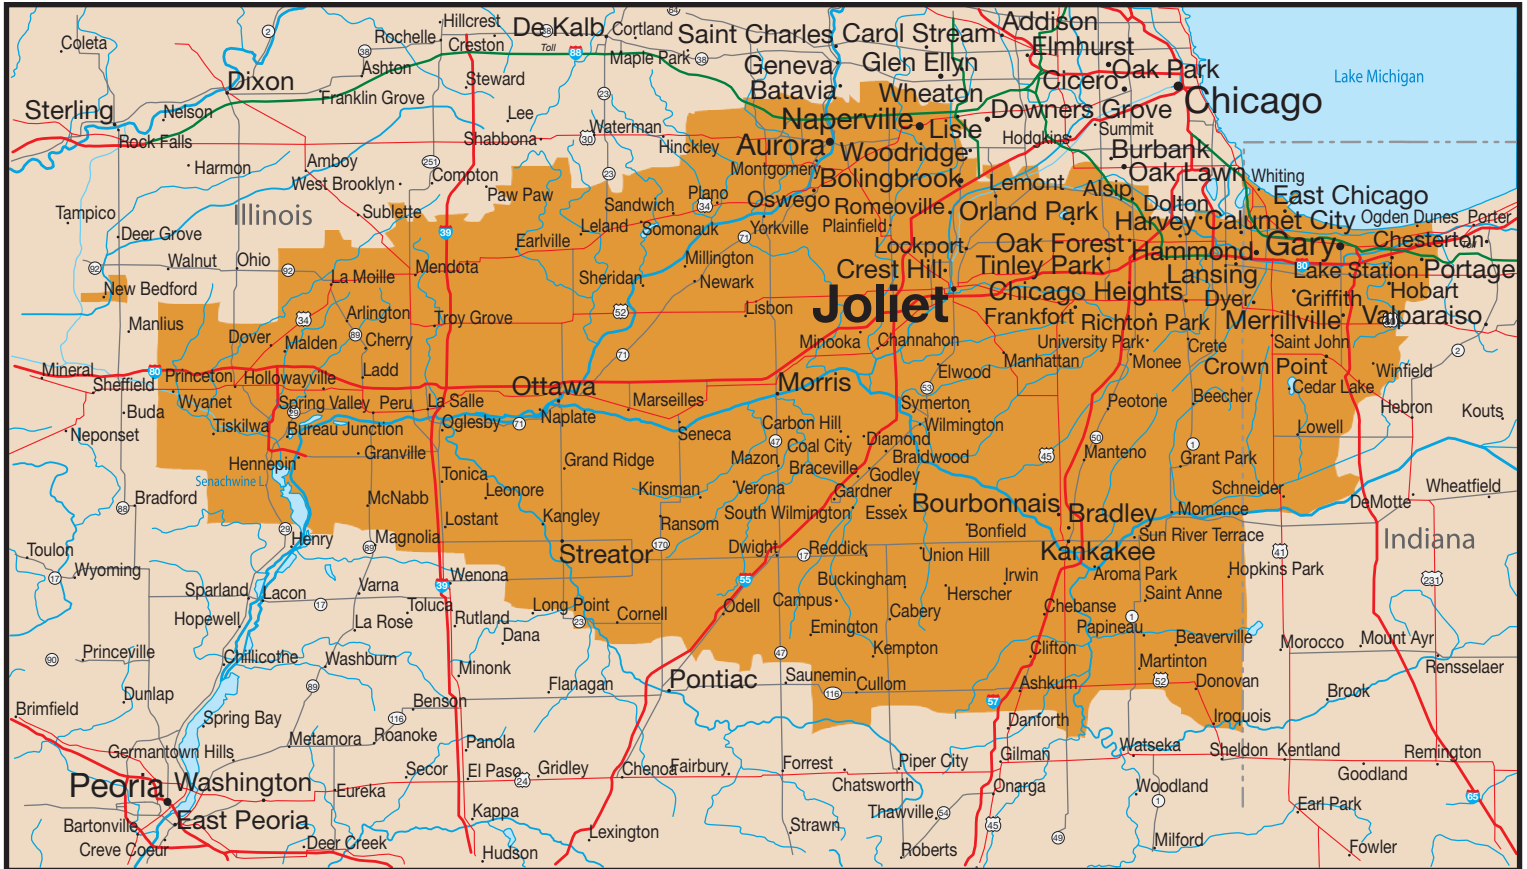

# local delivery service

Joliet

815.207.8800 phone

877.775.2407 toll-free

815.207.8813 fax

[hollandregional.com](http://hollandregional.com)

## Joliet Local Service Area

# local delivery service