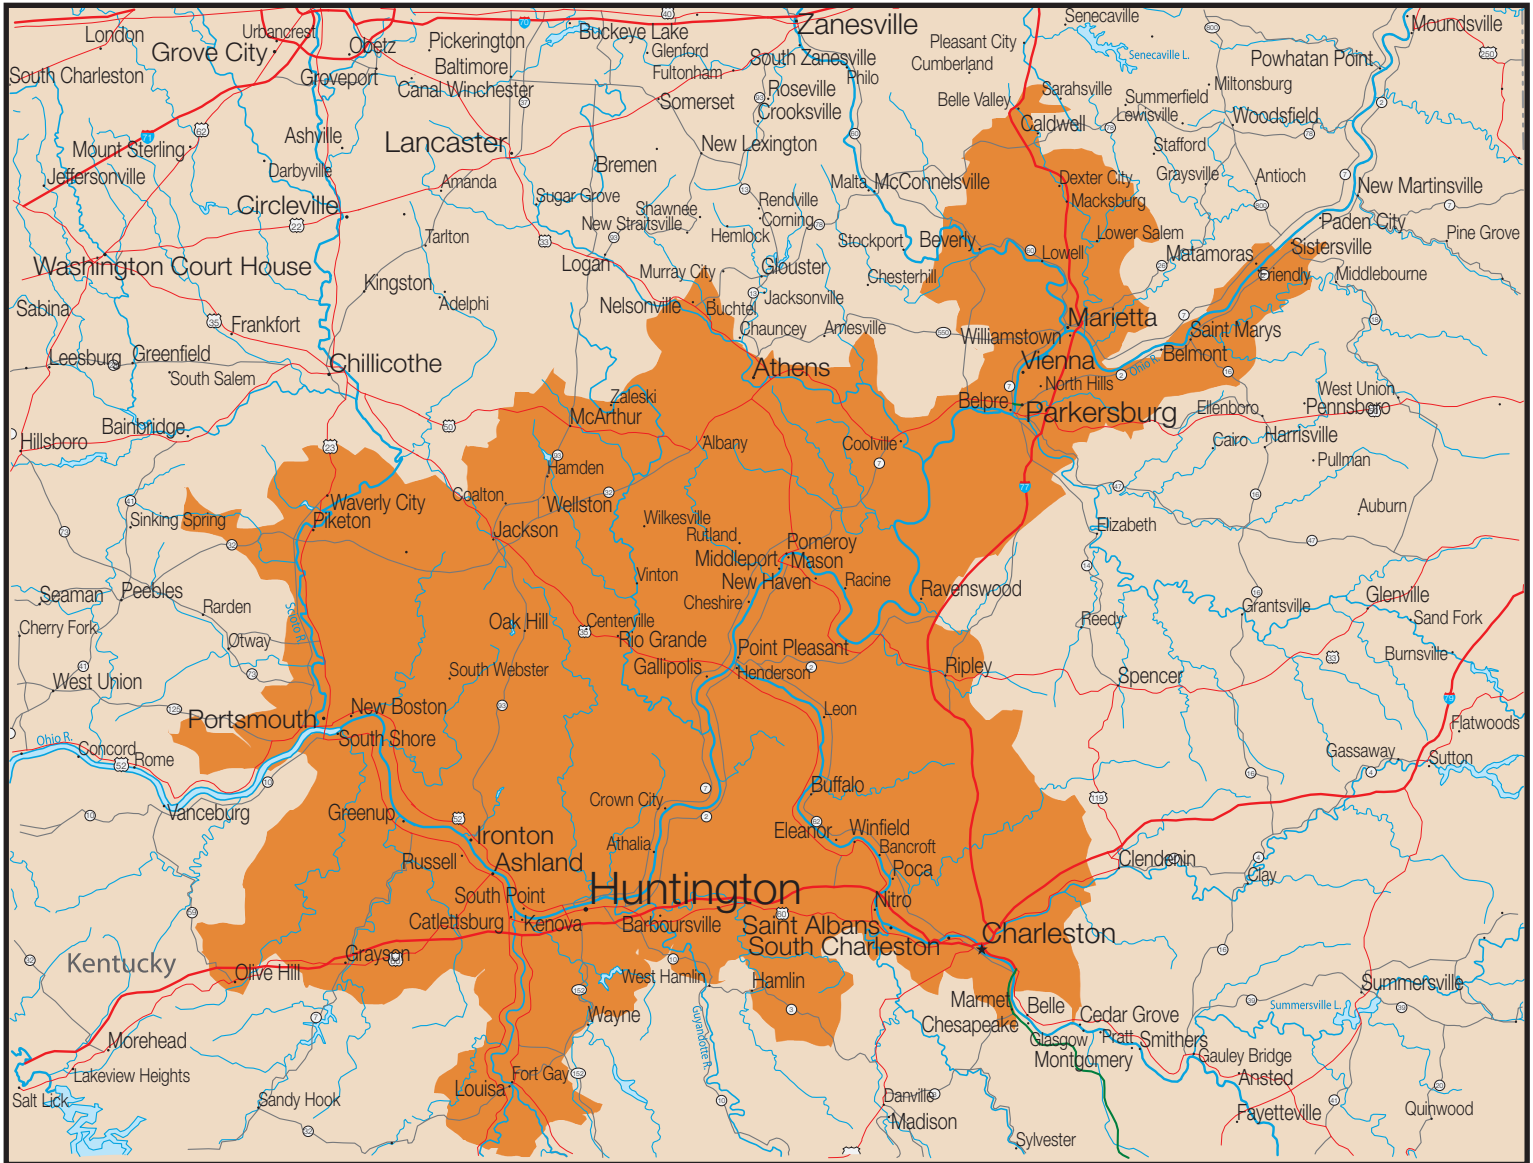

local delivery service

Huntington

740.441.1200 phone

800.395.5023 toll-free

740.441.1210 fax

hollandregional.com

Huntington Local Service Area

Local Service Pallet Pricing